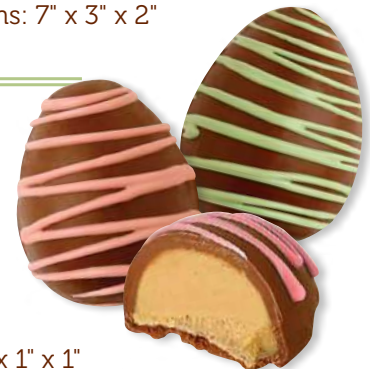

05103—
Solid Milk
Chocolate
**COTTONTAIL
BUNNY POP** {1.5 oz}
Case Pack: 24 ea
Dimensions: 7" x 2" x 1"

05216—
Milk Chocolate
**PEANUT
BUTTER
EGGS** {.75 oz}
2 Assorted
Case Pack: 48 ea
Dimensions: 1.75" x 1" x 1"
DISPLAY INCLUDED.