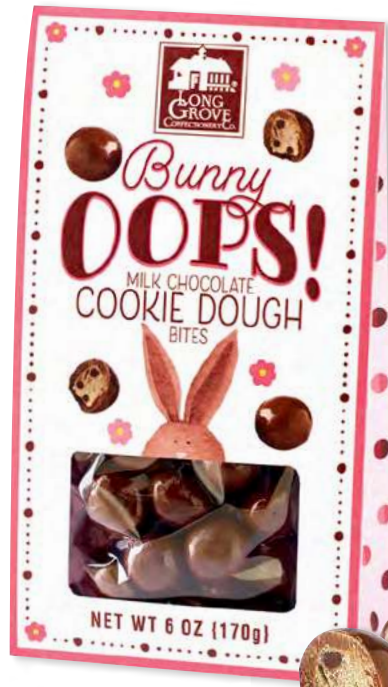

05160—
Milk Chocolate
Cookie Dough Bites
BUNNY OOPS! {6 oz}
Case Pack: 12 ea
Dimensions: 4" x 2" x 7"

All products certified Kosher by the Chicago Rabbinical Council (except those marked ♦) Made without artificial colors or flavors.